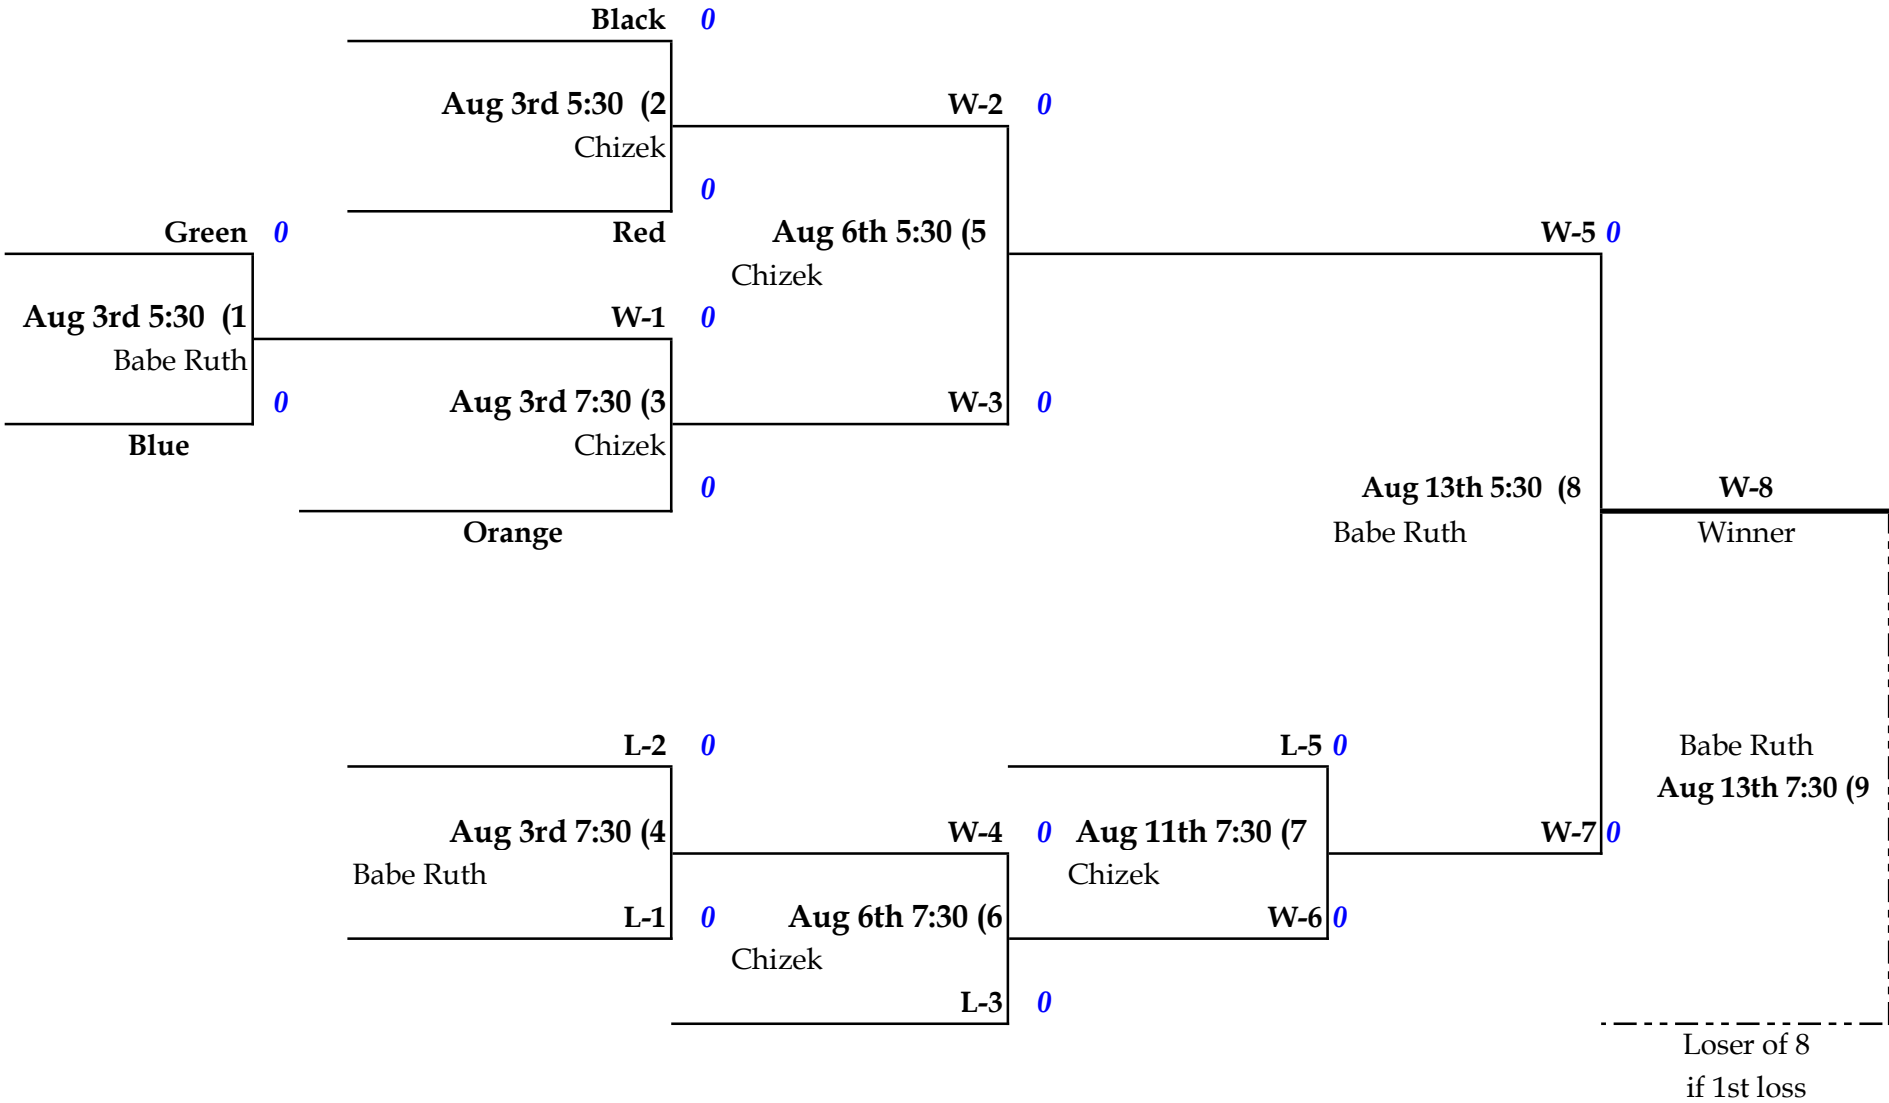

Babe Ruth League, Inc.
5-Team Double Elimination Bracket

2020 Morris Babe Ruth Playoffs

Babe Ruth League, Inc.
5-Team Double Elimination Bracket

off

0

!-----
| Champion

0